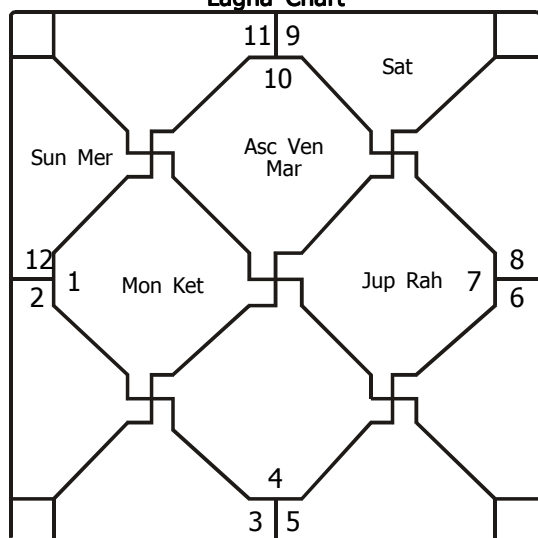

Ghat Chakra

Rashi	Aries
Month	Kaartik
Tithi	1 6 11
Day	Sun
Nakshatra	Madhya
Yog	Vishkumbha
Karan	Bava
Prahar	1
Moon	1
Stri-Chandra	1

Avkahda Chakra

Varna	Kshatriya
Hansak	Agni
Vashya	Chatushpad
Nakshatra	Ashvini
Charan	4
Varg	Mrig
Akshar	Laa (Laara)
Yoni	Ashva
Gana	Dev
Yunja	Purva
Nadi	Aadhya
Ayan	Uttar
Gool	Uttar
Ritu	Basant

Koti Dandvad

Nirayana Planetary Longitudes

Planet	Rashi	Degrees	Dir.	Nakshatra	Pad	Rashi Lord	Nak. Lord
Asc.	Capricorn	05:58:36		21 Uttara Ashadha	3	Saturn	Sun
Sun	Pisces	09:04:25		26 Uttara Bhadrpad	2	Jupiter	Saturn
Moon	Aries	12:22:40		01 Ashvini	4	Mars	Ketu
Mars	Capricorn	11:16:56	Dir.	22 Shravan	1	Saturn	Moon
Mercury	Pisces	26:12:06	Dir.	27 Revati	3	Jupiter	Mercury
Jupiter	Libra	06:27:55	Ret.	14 Chitra	4	Venus	Mars
Venus	Capricorn	23:55:28	Dir.	23 Dhanishtha	1	Saturn	Mars
Saturn	Sagittarius	02:17:47	Dir.	19 Moola	1	Jupiter	Ketu
Rahu	Libra	08:12:17	Ret.	15 Swati	1	Venus	Rahu
Ketu	Aries	08:12:17	Ret.	01 Ashvini	3	Mars	Ketu
Uranus	Cancer	14:25:33	Ret.	08 Pushya	4	Moon	Saturn
Neptune	Libra	10:56:39	Ret.	15 Swati	2	Venus	Rahu
Pluto	Leo	07:01:15	Ret.	10 Magh	3	Sun	Ketu

Positions of Rahu and Ketu are True.

Lagna Chart

Navmansa

Moon Rasi Chart

Nirayana Bhaav Chalit

Koti Dandvad

Vimsottari (Mahadasha)

Balance of Dasa : Ket 0 Yrs. 6 Month 1 Days

Mer (17 Yrs.)
 24-09-2054
 24-09-2071

Jup 12-11-21
 Sat 24-05-24
 Mer 30-08-26
 Ket 06-08-27
 Ven 06-04-30
 Sun 24-01-31
 Mon 24-05-32
 Mar 30-04-33
 Rah 24-09-35

Sat 27-09-38
 Mer 06-06-41
 Ket 15-07-42
 Ven 15-09-45
 Sun 27-08-46
 Mon 27-03-48
 Mar 06-05-49
 Rah 12-03-52
 Jup 24-09-54